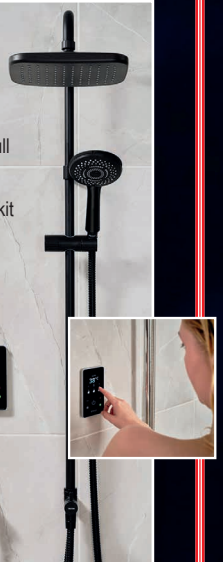

plumbing > heating > bathrooms

October ◆ November ◆ December 2024

Ozone rimless short projection close coupled WC set
code OZONEWCSET

NEW

includes soft close seat

£75

Secondary hot water circulating pump

- Glandless
- Suitable for drinking water only
- 3 year warranty

code SE60BPUMP

Single rate **£112** Three rate **£105**

Bemis adjustable shower feet

- Pack of 4
- Height adjustable 53-93mm

code BEMSHFEET

NEW

Pack of 4 **£11.25**

Bemis adjustable key/spanner
code BEMADJKEY

£4.75

CT1 sealant and adhesive

White code CT1WH

Clear code CT1CL

Single rate **£8.99**

Single rate **£9.99**

Twelve rate **£7.50**

Twelve rate **£8.75**

20kg self levelling compound
code LCOMPOUND20

Single rate **£6.50**

Five rate **£5.50**

Rapid-flex 20kg flexible floor and wall tile adhesive
code PCFLOORFL

Single rate **£9.65**

Five rate **£8.75**

High efficiency electronically controlled circulating pump

- Glandless
- 5 mtr head
- 3 year warranty

code CP50PUMP

Single rate **£65** Three rate **£60**

Gripbond Pro premium adhesive and sealant

White code GBPROW

Single rate **£3.50**

Twelve rate **£2.95**

PRICES REDUCED

WHILE STOCKS LAST

Anthracite towel rails 22mm bars

400 x 1200mm 1808 BTU's
code BIAAS412

Single rate **£35.75**

Five rate **£31.75**

500 x 1200mm 1990 BTU's
code BIAAS512

Single rate **£40.00**

Five rate **£36.00**

Picture for illustration purposes only

Bond-It B1 fire rated gun grade foam
code B1GGFOAM

Single rate **£4.15**

Eres pressure reducing valve with gauge
15/22mm
code PRV1522

Single rate **£23.00**

Three rate **£21.50**

Triton 3Kw oversink handwash
code INSTA30

Single rate **£42**

Three rate **£38**

Triton ENVI 9kw thermostatic duelec dual outlet shower