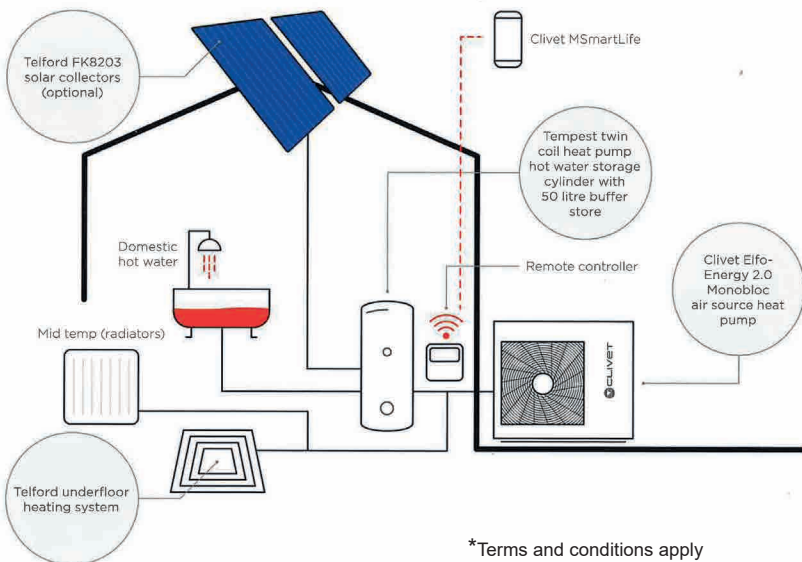

- High performance heating & hot water solution
- Underfloor heating, traditional radiators & domestic hot water up to 60°C
- External Clivet Elfo-Energy 2.0 monobloc unit in single phase outputs from 4kW to 16kW
- Single fan units on all outputs
- High energy-efficiency - ERP A+++ / A++
- Reduces heating bills & carbon emissions
- Wide operation range
- DC Inverter technology matches load to energy demand
- Smart-grid and photovoltaic function
- R32 environmentally sustainable refrigerant
- All-in-one concept - no refrigerant piping work
- Can be retrofitted alongside an existing heating system
- Easy installation, maintenance & commissioning
- Control remotely from anywhere with MSmartlife app
- MCS approved
- Pre-plumbed cylinder with pre-fabricated pipework, wiring and an integrated 50 litre buffer
- Cylinders available in 170-300 litre capacities
- Supplies mains pressure hot water and high flow rates
- 7 year manufacturers warranty on air source heat pump & lifetime on cylinder inner container (2 years on components)*

*Terms and conditions apply