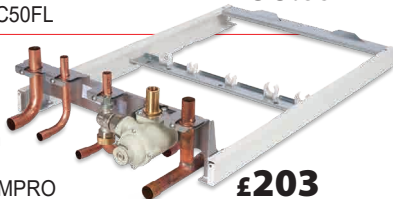

ALPHA TELESCOPIC FLUE

Easyline 500mm
Code ALETEC50FL

£60.00

ALPHA PREMIER PACK PRO

complete with
Cyclone filter
Code ALPREMPRO

ADDS 2 years to Alpha EVOKE warranty
3 years to Alpha ETEC warranty

£203

PIPE CROSS OVER KIT