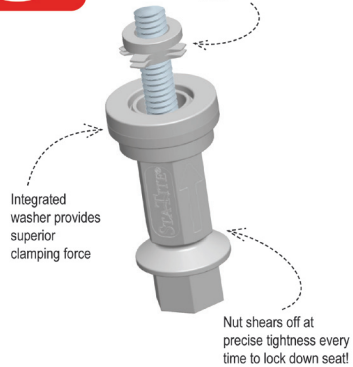

STA-TITE®

Unique finned
bushing prevents
shifting in toilet
pan mounting
holes