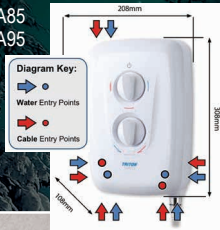

plumbing ► heating ► bathrooms

Triton Avena electric shower

8.5kw code AVENA85
9.5kw code AVENA95

Single rate
£70.25

Five rate
£62.50