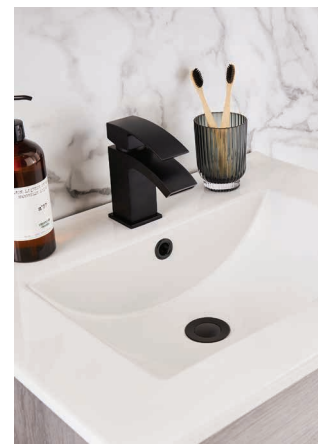

Code PURE10

**£143**

**CONCEALED CISTERN** top front access  
Side feed Code PCCONCIST-S **£46**

**SLIMLINE BASIN AND BRUSHED ALUMINIUM HANDLES**  
Supplied as standard on all units

**Fully assembled**

Purity silver oak furniture

**Purity wall mounted side unit**  
 H 1400mm x W 355mm x D 250mm  
**SILVER OAK**  
 Code PURE11SO **£168**

**Purity floor standing 2 drawer unit & ceramic basin (1T/H)**

H 855mm x W 600mm x D 450mm  
**SILVER OAK** Code PURE01SO **£363**