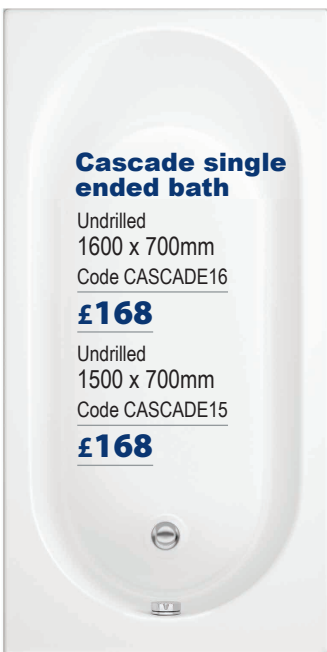

**Cascade single ended bath**

Undrilled  
1600 x 700mm  
Code CASCADE16

**£168**

Undrilled  
1500 x 700mm  
Code CASCADE15

**£168**

**Cascade single ended bath**

2 tap hole  
1700 x 700mm  
Code CASCADE17

**£168**