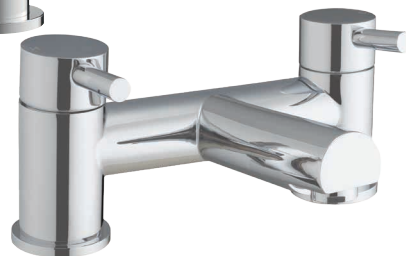

**Belini mono basin mixer**

Code BEL009

**£48**

**Bath shower mixer**

Code BEL007

**£89**

**Bath filler**

Code BEL005