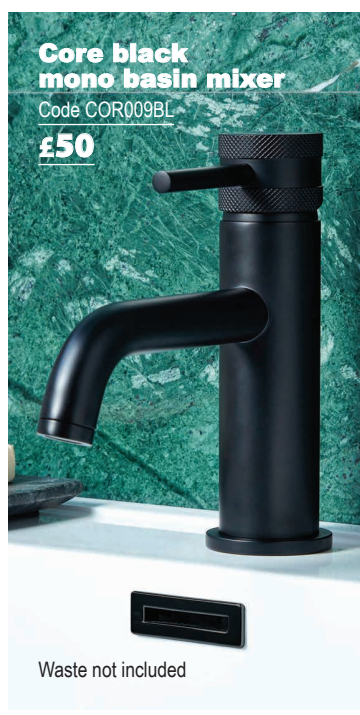

Code BEL005BL

**£88**

**Core chrome mono basin mixer**

Code COR009

**£45**

**Bath shower mixer**

Code COR007

**£103**

**Bath filler**

Code COR005

**£69**

**Core black mono basin mixer**

Code COR009BL

**£50**

**Bath shower mixer**

Code COR007BL