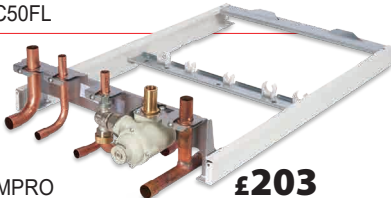

Alpha

HEATING INNOVATION

**PRICES
REDUCED**

**7 YEAR
WARRANTY**

EVOKE NX BOILER

- Stainless steel heat exchanger
- High efficiency Grundfos pump and hydroblock assembly
- Single electrode
- Easy-access dry-change NTCs
- Combined condensate and pressure relief valve connection
- Zinc plated expansion vessel to prevent corrosion

ALPHA EVOKE NX BOILER

Boiler only. 7 year warranty. No clock

28kW Code ALEVOKE28NX

£530

33kW Code ALEVOKE33NX

£570

FLUE OPTIONS

ALPHA ECO FLUE

750mm cuttable
Code ALPHAECOFLUE

£50.50

ALPHA TELESCOPIC FLUE

Easyline 500mm
Code ALETEC50FL

£60.00

ALPHA PREMIER PACK PRO

complete with
Cyclone filter
Code ALPREMPRO

ADDS 2 years to Alpha EVOKE warranty
3 years to Alpha ETEC warranty

£203

PIPE CROSS OVER KIT

Code ALCROSSKIT

£32.75

**10 YEAR
WARRANTY**

ALPHA E-TEC PLUS NX COMBI BOILER

- 10 year parts and labour warranty
- Stainless steel heat exchanger
- Delta T variable speed operation pump

28kW Code ALETECPL28CNX

£735

33kW Code ALETECPL33CNX

£825

38kW Code ALETECPL38CNX

£955

ALPHA CYCLONE MAGNETIC FILTER

ADDS

1 extra year to warranty
Code ALCYCLONE

£117.00

ALPHA VERTICAL FLUE TERMINAL

Includes 1000mm flue
Code ALVERTFLUE

£113.50

ALPHA 1000mm FLUE EXTENSION

Code ALFLEXT1000

£54.50

ALPHA 90° FLUE BEND (Single)

Code ALBEND90

£40.00

ALPHA 45° FLUE BEND (Single)

Code ALBEND45

£42.50

ALPHA PITCHED FLASHING SLATE

Code ALPITSLATE

£44.50

ALPHA SPACING BRACKET

Code ALSPACEBRKT

£59.25