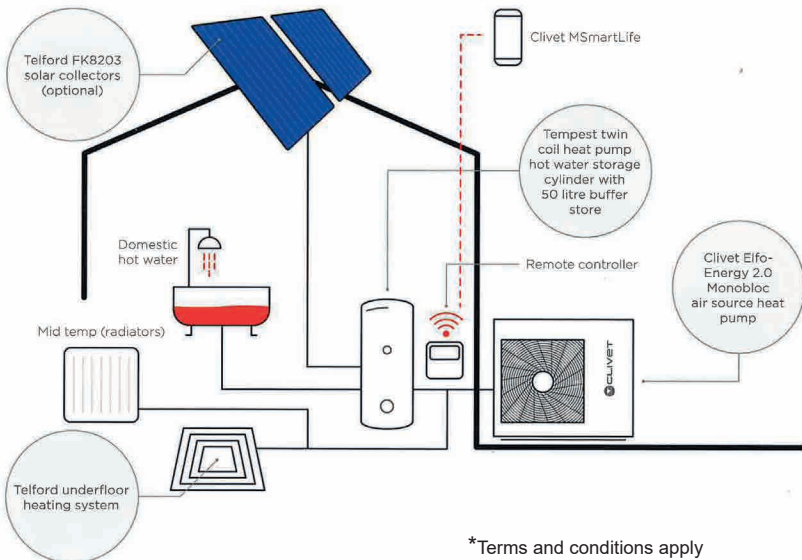

- High performance heating & hot water solution
- Underfloor heating, traditional radiators & domestic hot water up to 60°C
- External Clivet Elfo-Energy 2.0 monobloc unit in single phase outputs from 4kW to 16kW
- Single fan units on all outputs
- High energy-efficiency - ERP A+++ / A++
- Reduces heating bills & carbon emissions
- Wide operation range
- DC Inverter technology matches load to energy demand
- Smart-grid and photovoltaic function
- R32 environmentally sustainable refrigerant
- All-in-one concept - no refrigerant piping work
- Can be retrofitted alongside an existing heating system
- Easy installation, maintenance & commissioning
- Control remotely from anywhere with MSmartlife app
- MCS approved
- Pre-plumbed cylinder with pre-fabricated pipework, wiring and an integrated 50 litre buffer
- Cylinders available in 170-300 litre capacities
- Supplies mains pressure hot water and high flow rates
- 7 year manufacturers warranty on air source heat pump & lifetime on cylinder inner container (2 years on components)*

*Terms and conditions apply