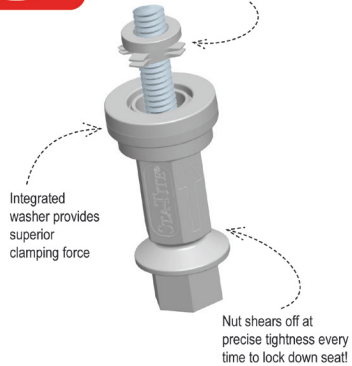

STA-TITE®

Unique finned
bushing prevents
shifting in toilet
pan mounting
holes