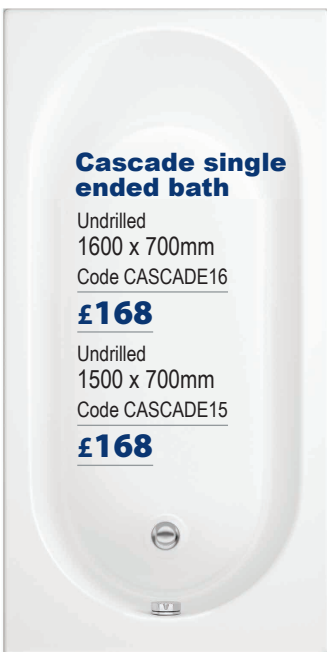

Cascade single ended bath

Undrilled
1600 x 700mm
Code CASCADE16

£168

Undrilled
1500 x 700mm
Code CASCADE15

£168