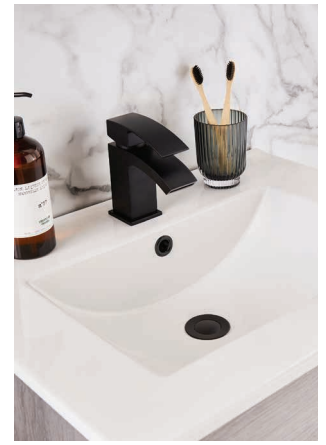

Purity wall mounted side unit

H 1400mm x W 355mm x D 250mm
SILVER OAK

Code PURE11SO **£168**

Purity floor standing 2 drawer unit & ceramic basin (1T/H)

H 855mm x W 600mm x D 450mm

SILVER OAK Code PURE01SO **£342**

H 855mm x W 800mm x D 450mm

SILVER OAK Code PURE15SO **£452**